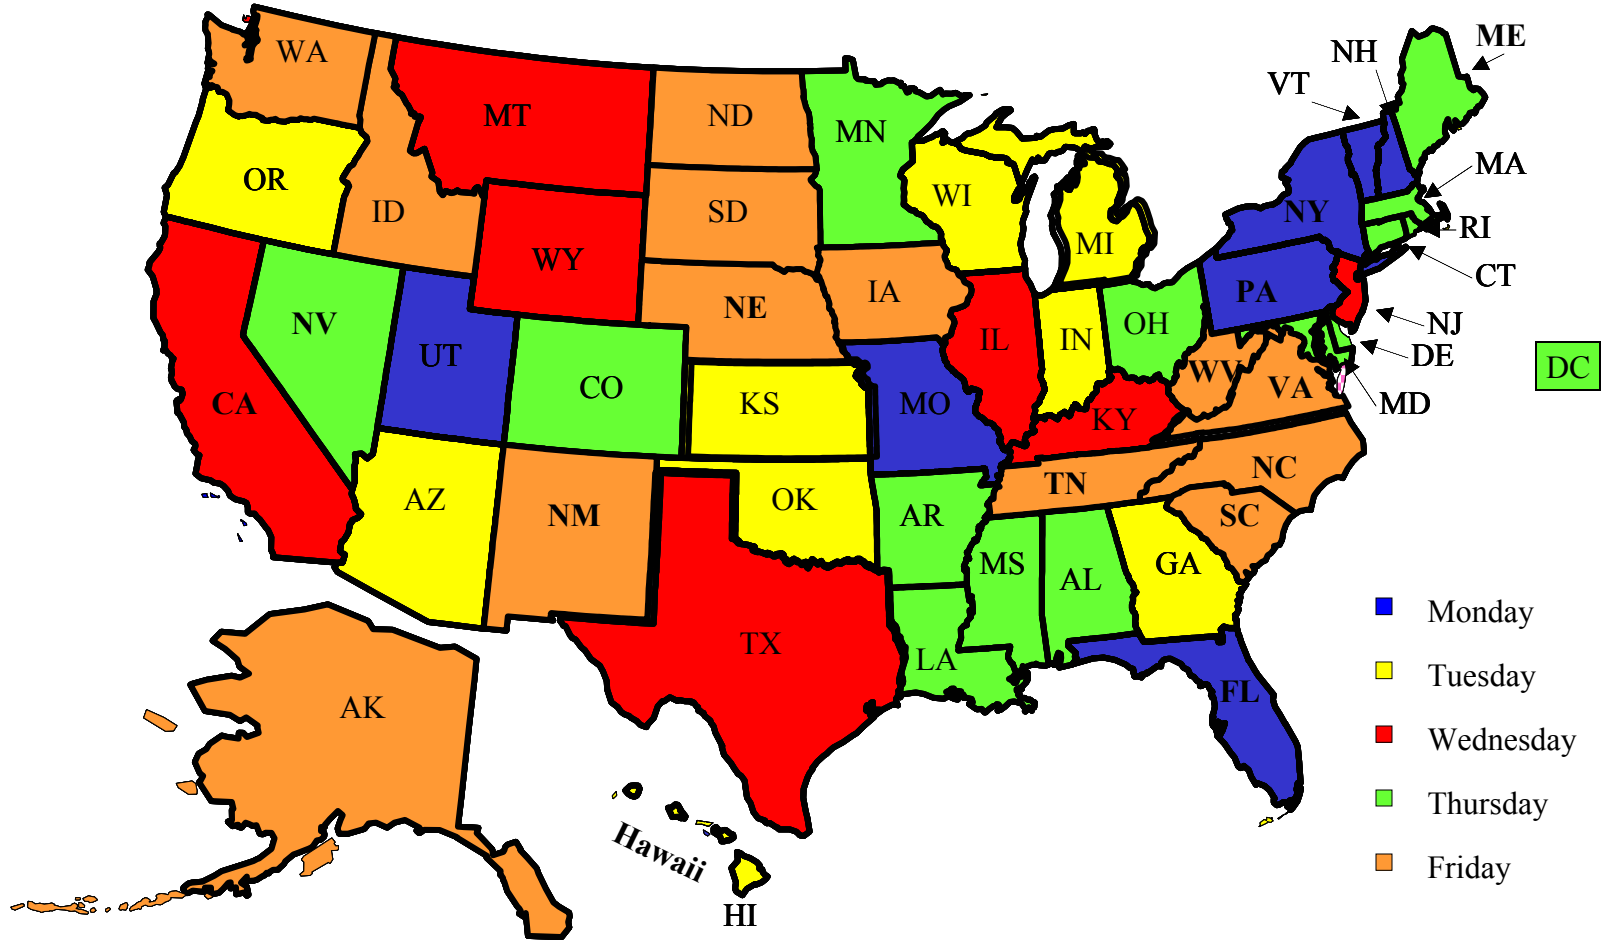

Cycle Shipping Map

*California: Postal codes 90016 through 93561 cycle ship day is Monday; Postal codes 93620 through 96130 cycle ship day is Wednesday.